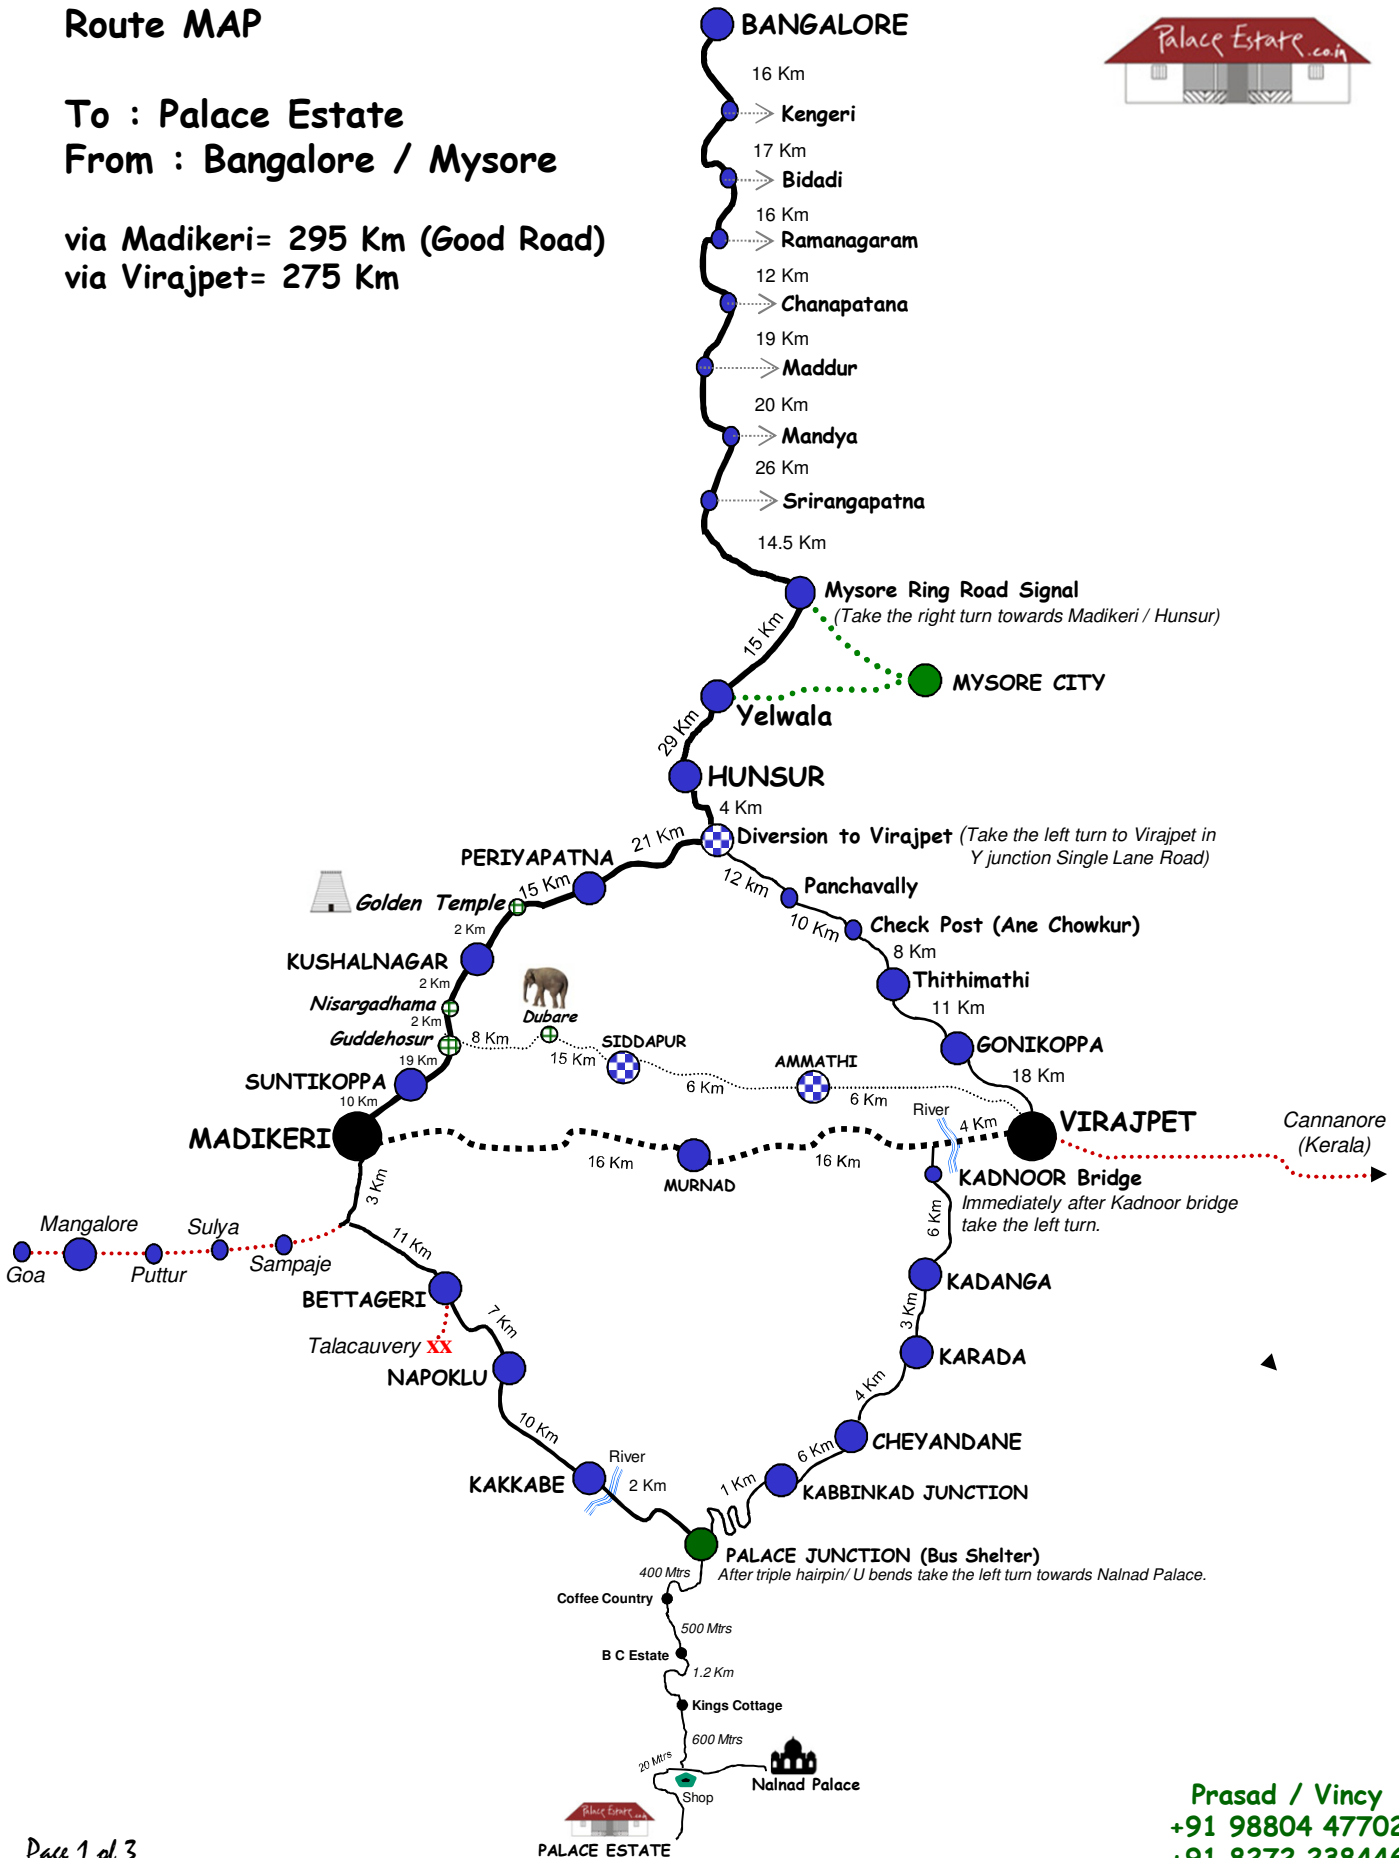

Route MAP

To : Palace Estate
 From : Bangalore / Mysore

via Madikeri= 295 Km (Good Road)
 via Virajpet= 275 Km

Route MAP

From : Madikeri
To : Palace Estate

Route MAP

From : Virajpet
To : Palace Estate