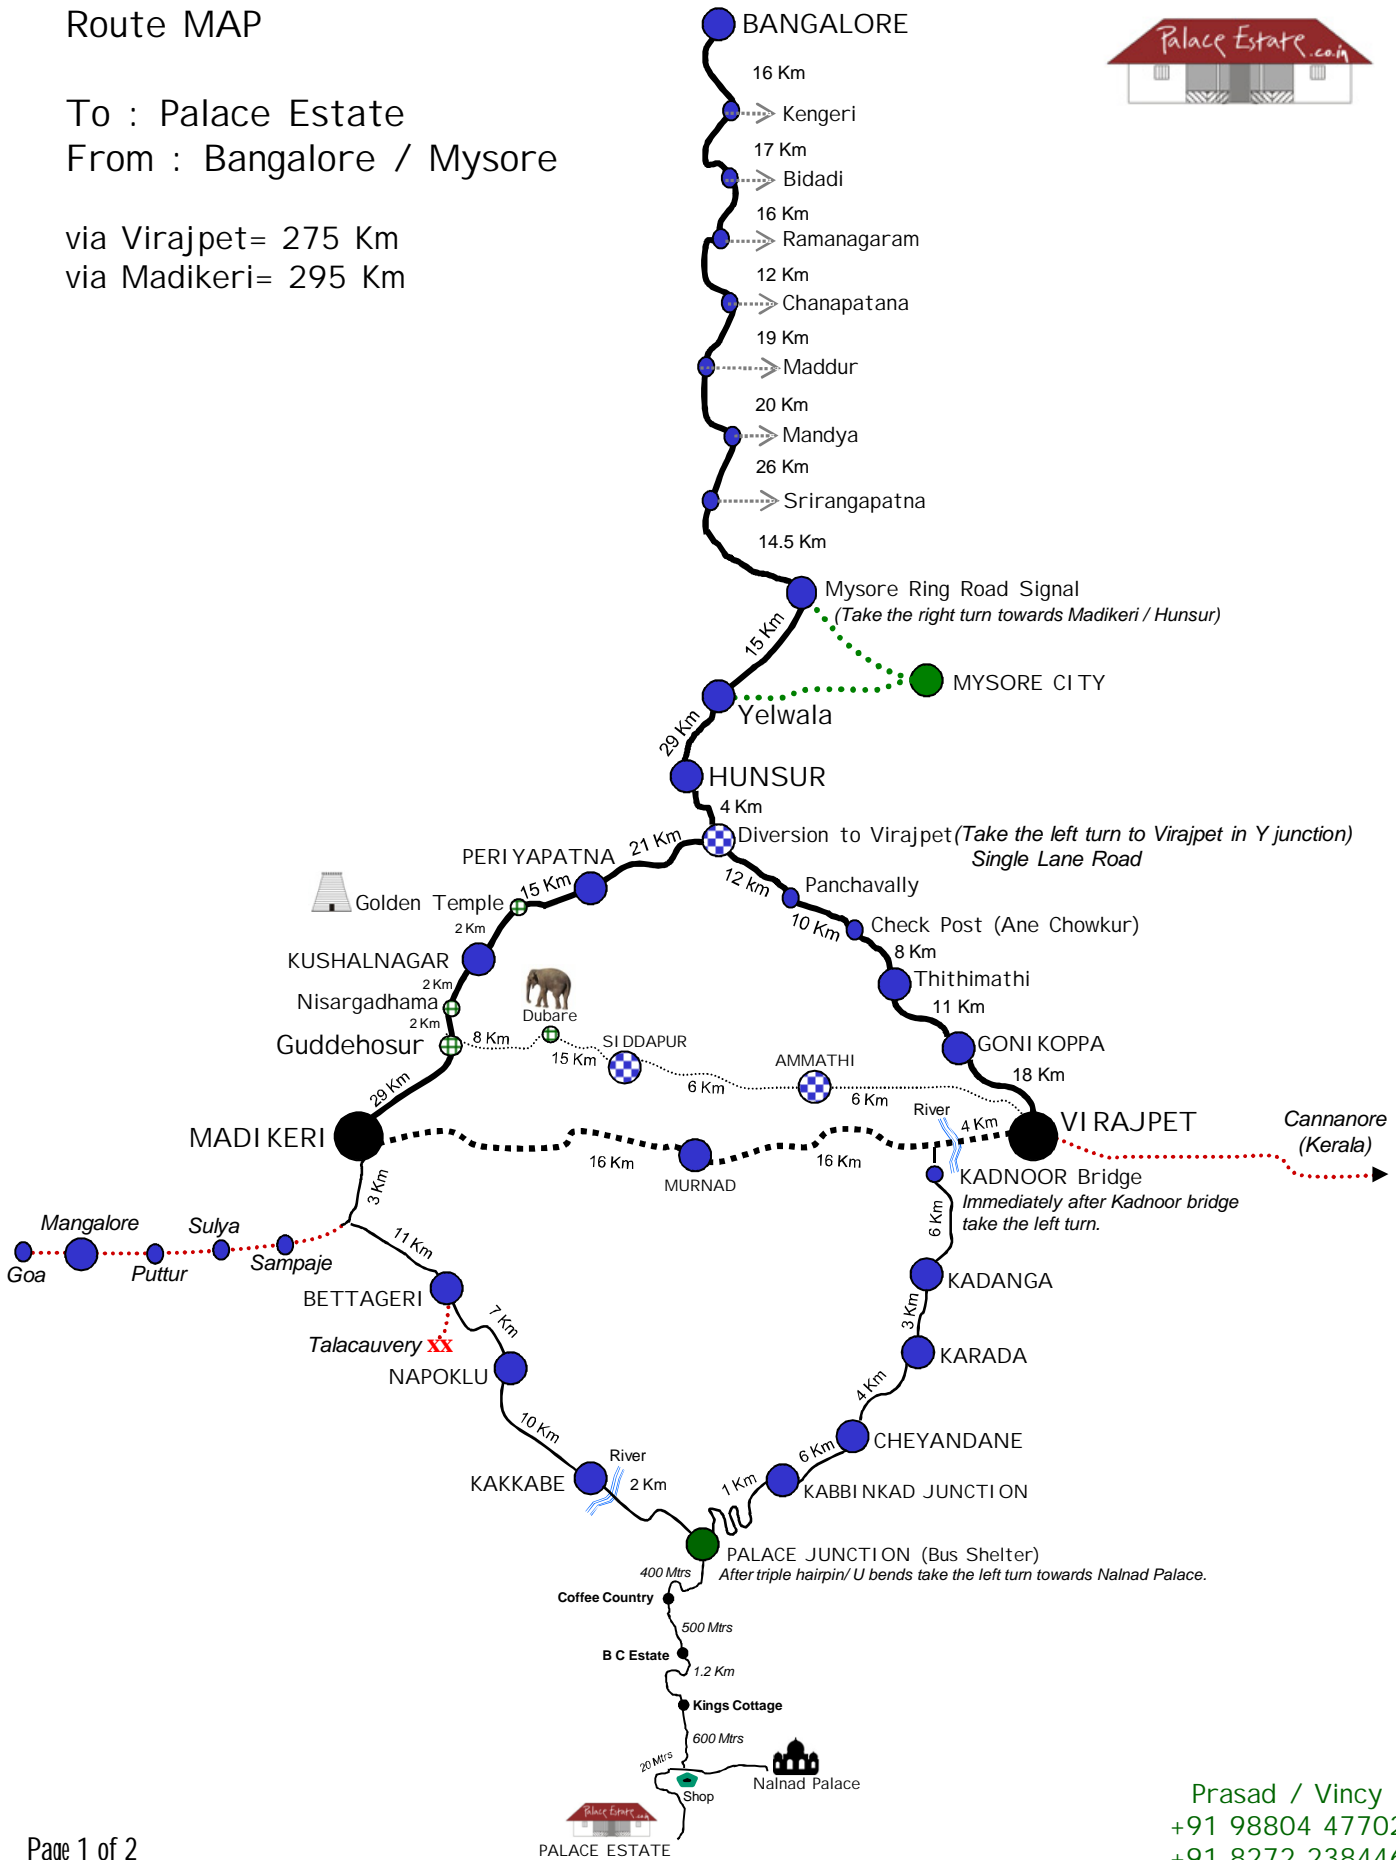

Route MAP

To : Palace Estate
 From : Bangalore / Mysore

via Virajpet= 275 Km
 via Madikeri= 295 Km

Route MAP

To : Palace Estate
From : Virajpet