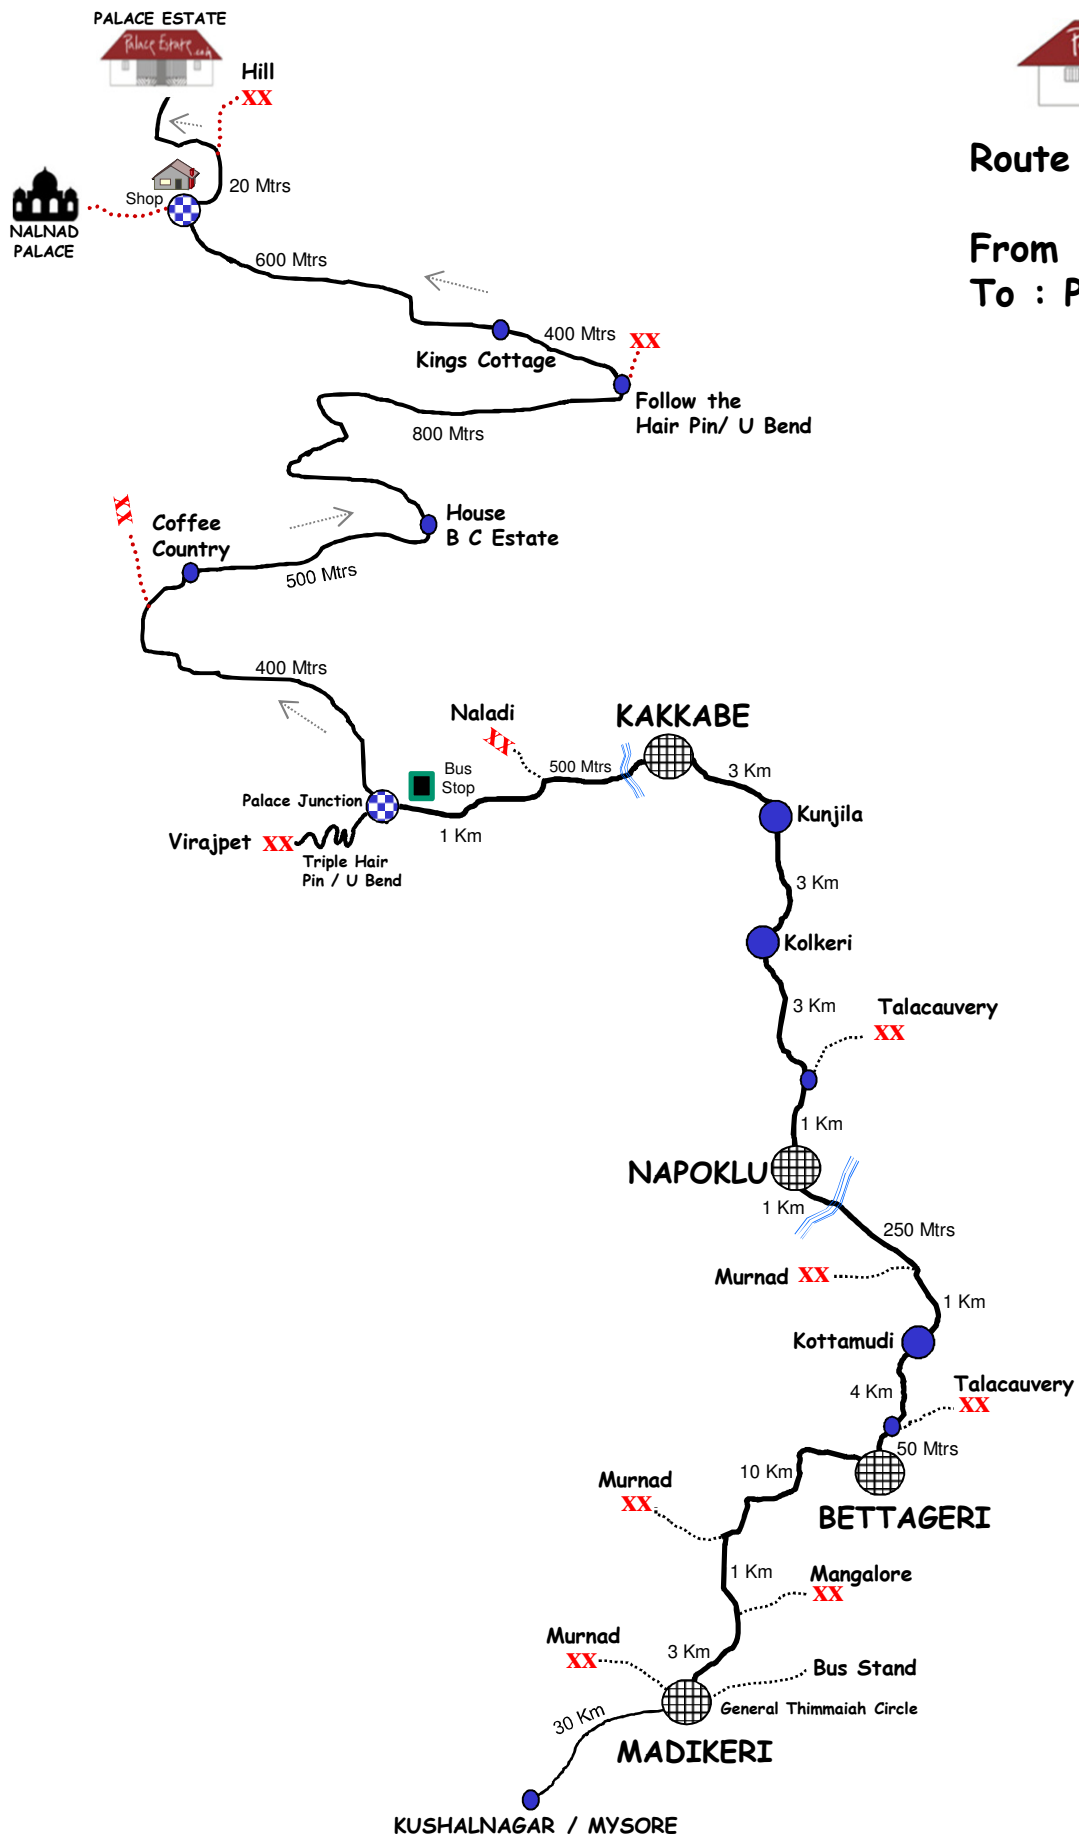

Route MAP

To : Palace Estate
 From : Bangalore / Mysore

via Madikeri= 295 Km (Good Road)
 via Virajpet= 275 Km

Route MAP

From : Madikeri
To : Palace Estate

Route MAP

From : Virajpet
To : Palace Estate